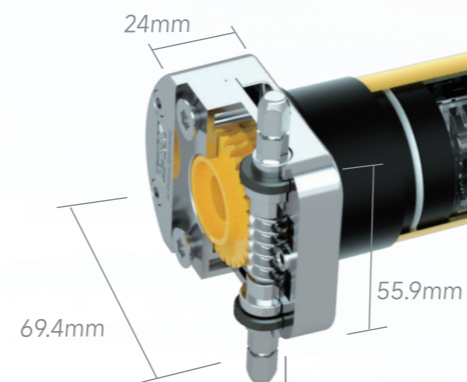

AM45带手摇功能电子限位遮阳篷电机

AM45 MANUAL OVERRIDE AWNING MOTOR WITH ELECTRONIC LIMITS

 智能张紧
消除褶皱
Smart Tensioning to
Eliminate Wrinkles

 反向释放
放松张力
Reverse Release to
Relieve Tension

 FSK
双向技术
FSK Two-Way
Communication Technology

 自动校准
上限位
Automatic Upper
Limit Calibration

 智能风感
实时守护
Intelligent Wind Sensing
for Real-Time Protection

 微米级
位置传感器
Micron-Level
Position Sensor

高精度角度传感器
Precise limiting with
high-precision
angle sensors

蜗轮蜗杆传动
手摇更丝滑
Worm Gear Transmission
for Smooth Manual
Operation

AC136手持发射器
AC136 Handheld
Transmitter

AC302风光雨感应器
AC302 Wind/
Sun/Rain Sensor

100W灯带
100W LED Light Strip