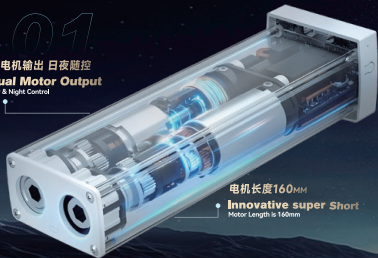

A-OK[®]

AI Motors Specialist

AM49

日夜蜂巢帘双电机系统

AM49 Day & Night Honeycomb Blind Motor

01

双电机输出 日夜随控
Dual Motor Output
Day & Night Control

电机长度160MM

Innovative super Short
Motor Length is 160mm

宽电压输入100V-240V
AC 100-240V
Wide Voltage Input

02

创新专利设计 卷绳器
Innovative Patented Design
Rope Winder

系统解决方案 稳定可靠
A complete system solution
Delivers Stable And Reliable Performance

卷绳器
Rope Winder

AM49电机
AM49 Motor

一帘两用 Dual-Fabric Design for
日夜分区 Day & Night Zoning

系统化 Simplified System
安装便捷 Easy Installation

对称布局 Symmetrical Layout
受力均匀 for Balanced Load

轻便升降 Smooth and
操作顺滑 Effortless Lifting