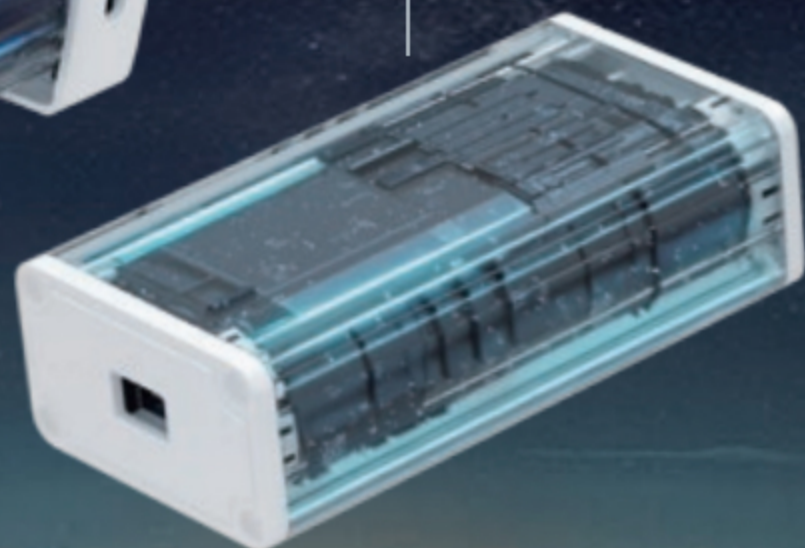

# AM49 外置锂电池日夜蜂巢帘双电机系统

AM49 External Battery Powered  
Day & Night Honeycomb Blind Motor

01

双电机输出 日夜随控  
**Dual Motor Output**  
Day & Night Control

电机长度160MM  
**Innovative super Short**  
Motor Length is 160mm

AC708-03锂电池盒  
2550mAh  
AC708-03 Battery package

02

创新专利设计 卷绳器  
**Innovative Patented Design**  
Rope Winder

系统解决方案 稳定可靠  
**A complete system solution**  
Delivers Stable And Reliable Performance

卷绳器  
Rope Winder  
AM49电机  
AM49 Motor

一帘两用  
日夜分区  
Dual-Fabric Design for  
Day & Night Zoning

系统简化  
安装便捷  
Simplified System  
Easy Installation

对称布局  
受力均匀  
Symmetrical Layout  
for Balanced Load

轻便升降  
操作顺滑  
Smooth and  
Effortless Lifting