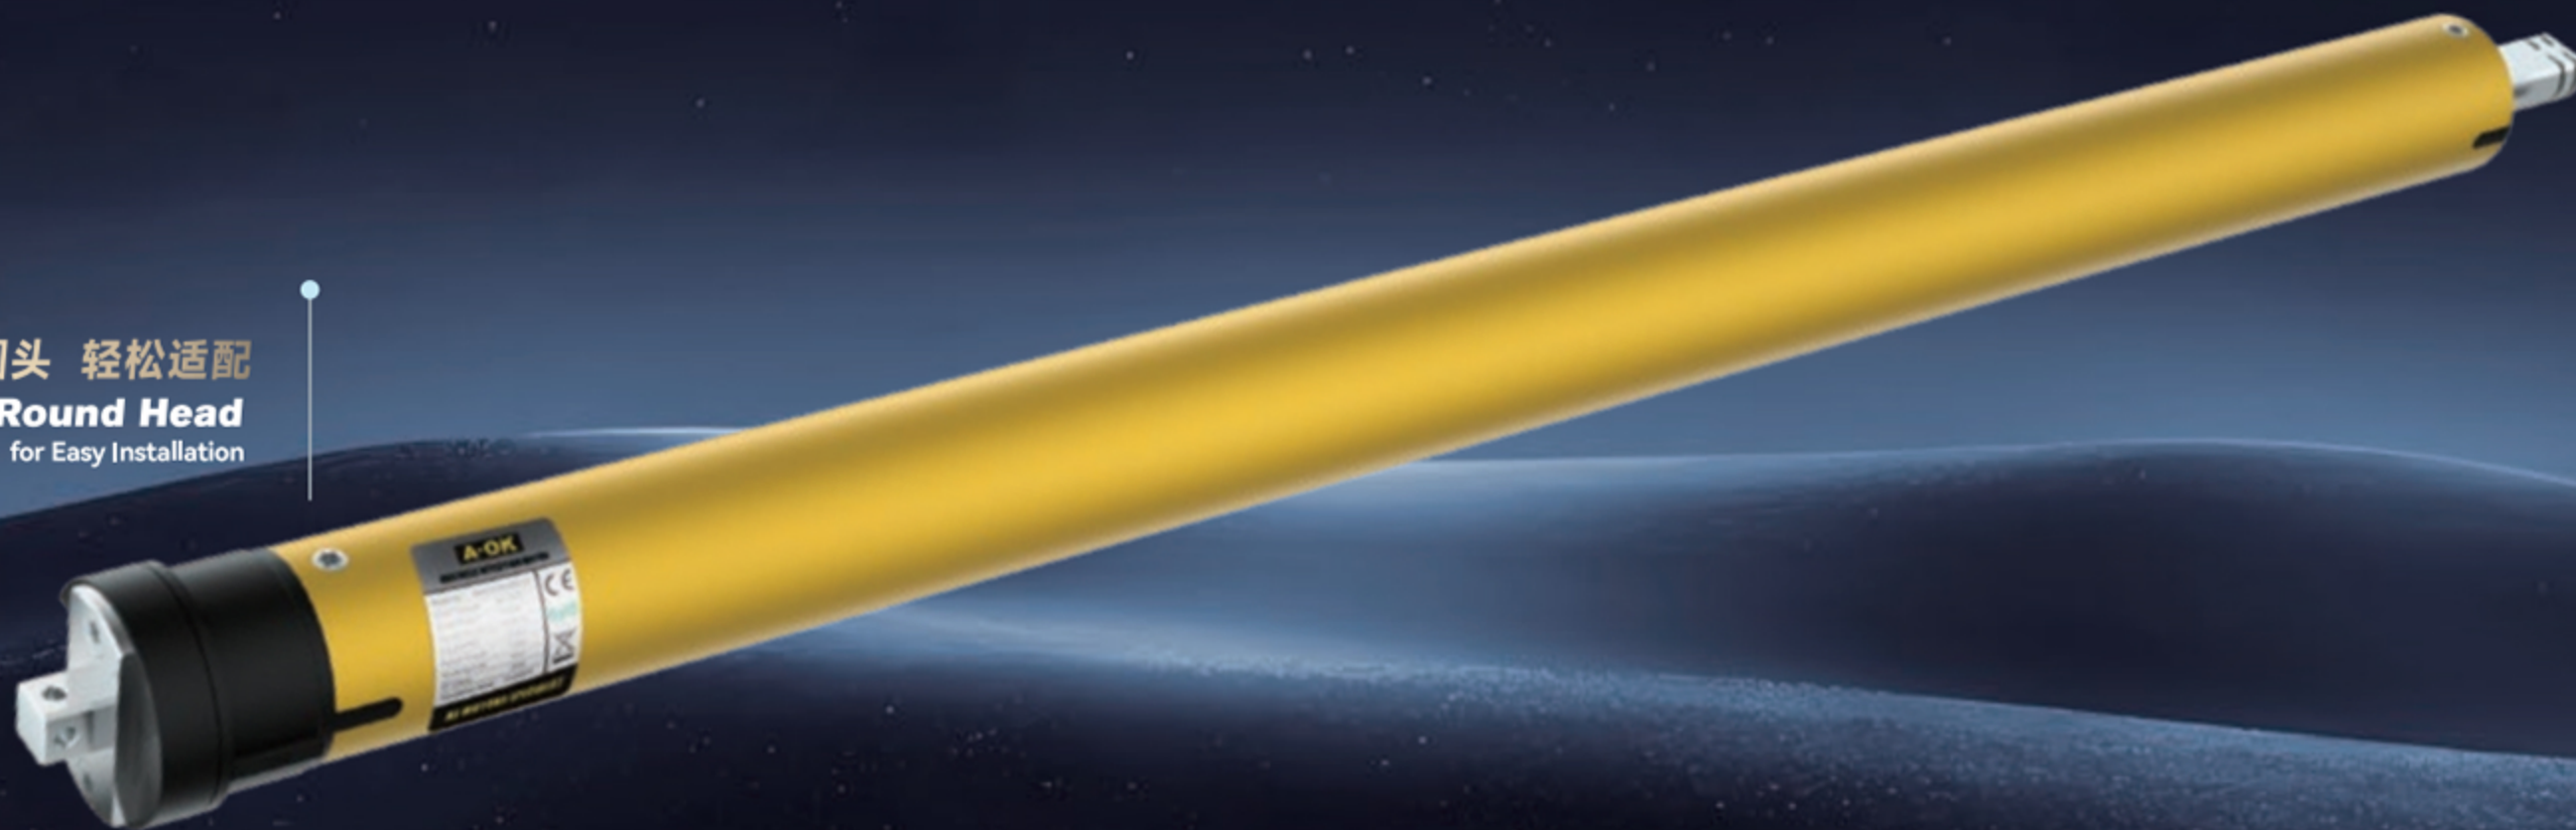

A-OK[®]

AI Motors Specialist

AM35

手电一体防风卷帘电机

AM35 Light Touch Zipscreen Motor

精巧圆头 轻松适配
Compact Round Head
for Easy Installation

Super silent

 手拉启动 Manual Operation
停电手拉 During Power Failure

 精巧圆头 Compact Round Head
轻松适配 for Easy Installation

 多档调速 Multiple Speed
精准掌控 Levels for Precise Control

 卓越防水 Excellent Waterproof
直面风雨 Performance