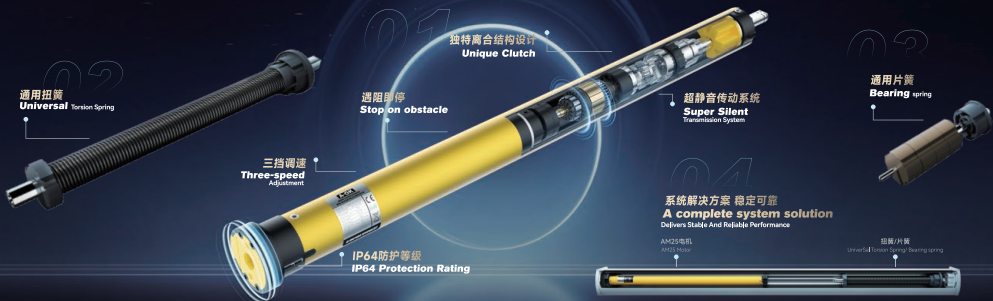

**A-OK**<sup>®</sup>

AI Motors Specialist

**AM45**

**手电一体防风卷帘电机**

AM45 Light Touch Zipscreen Motor

手拉启动 Manual Operation  
停电手拉 During Power Failure

遇阻检测 Obstacle Detection for  
安全防护 Enhanced Safety

精巧圆头 Compact Round Head  
轻松适配 for Easy Installation

缓启缓停 Soft Start & Stop  
丝滑运行 Smooth Operation

卓越防水 Excellent Waterproof  
直面风雨 Performance

多档调速 Multiple Speed  
精准掌控 Levels for Precise Control