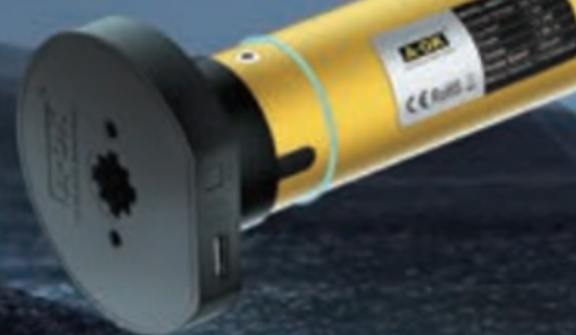

A-OK[®]

AI Motors Specialist

AM25 手电一体纱窗电机

AM25 Light Touch Mosquito Blind Motor

通用扭簧
Universal Torsion Spring

三挡调速
Three-speed Adjustment

独特离合结构设计
Unique Clutch

超静音传动系统
Super Silent Transmission System

通用片簧
Bearing spring

系统解决方案 稳定可靠

A complete system solution

Delivers Stable And Reliable Performance

AM25电机
AM25 Motor

扭簧/片簧
UniverSal Torsion Spring/ Bearing spring

手拉启动 Manual Operation
停电手拉 During Power Failure

精巧圆头 Compact Round Head
轻松适配 for Easy Installation

缓启缓停 Soft Start & Stop
丝滑运行 Smooth Operation

多档调速 Multiple Speed
精准掌控 Levels for Precise Control

可充电 Embedded
锂电池 Li-ion Battery

超强抗 Anti-Static
静电 Up to 30 KV