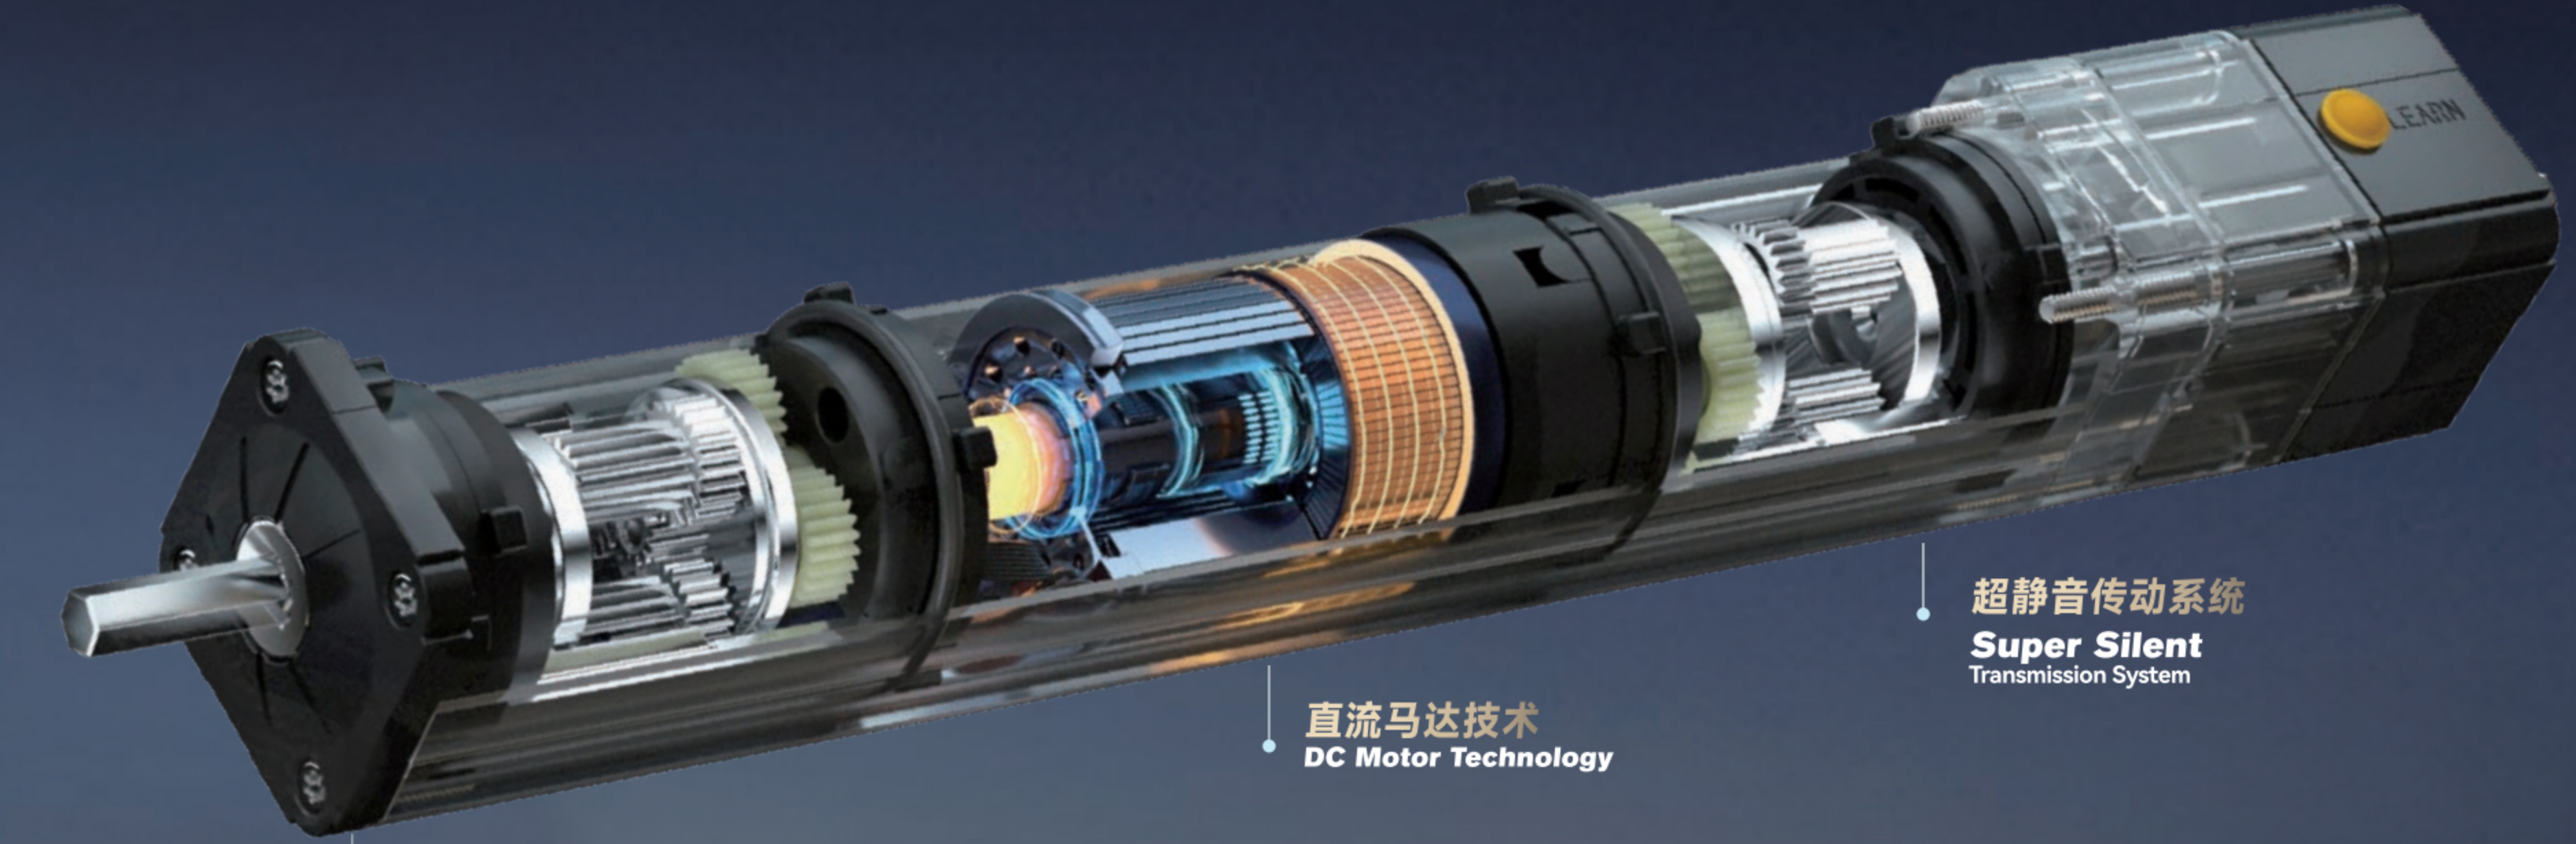

# AM40木百叶帘直流电机

## AM40 Wooden Venetian Blind DC Motor

电机长度290mm  
Innovative super Short  
Motor Length is 290mm

直流马达技术  
DC Motor Technology

超静音传动系统  
Super Silent  
Transmission System

电机拥有驱动木百叶所需的充足扭矩  
运行平稳，动力澎湃  
The motor provides ample torque to drive wooden blinds  
ensuring smooth operation and powerful performance

精准调节叶片角度  
灵活掌控光线与隐私  
Precisely adjust blade angles for flexible  
control of light and privacy

高品质直流马达  
运行更静音，更稳定  
High-quality DC motor for quieter  
and more stable operation

采用高精度齿轮结构与消音材质  
告别嘈杂  
Adopts high-precision gear structure and  
noise-reducing materials

内置核心抗干扰接收模块  
信号穿透力强  
Built-in core anti-interference receiving  
module with strong signal penetration

缓起缓停设计，带来零冲击  
零抖动的静谧顺畅运行奢享体验  
Smooth start/stop design delivers a  
luxurious experience of silent